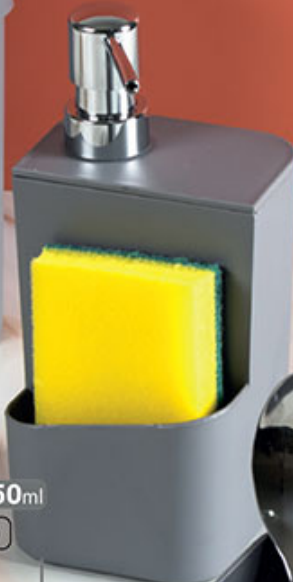

Ref. **8164** Cor **13** **R$ 41,00**
1 Porta Detergente
10cm x 10cm x 20cm alt.